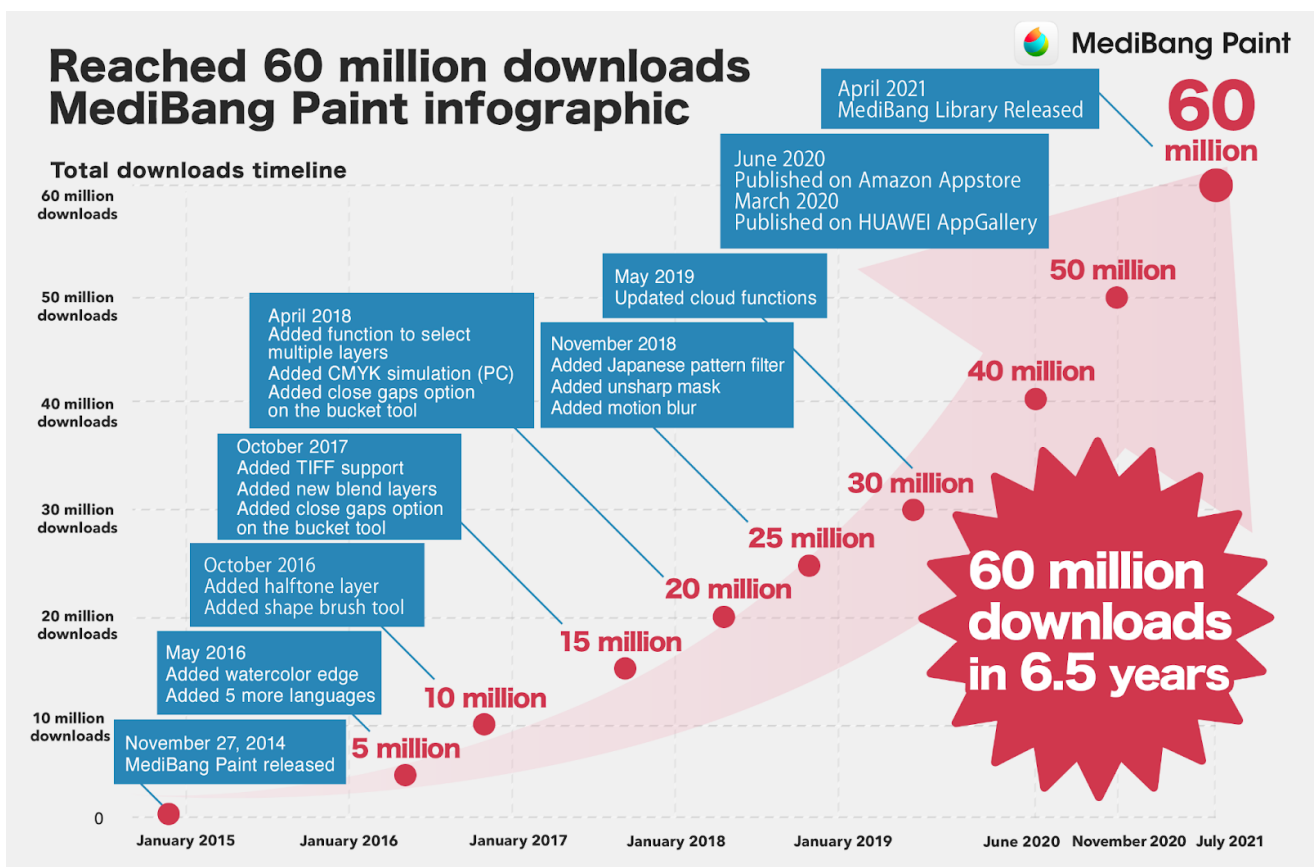

PRESS RELEASE

To the press

July 12, 2021
MediBang Inc.

**MediBang Paint , the digital paint program
for illustration and manga, has reached 60
million downloads worldwide.**

The MediBang Paint series developed by MediBang Inc. reached 60 million downloads on July 10, 2021.

What is MediBang Paint?

A free digital paint program for illustration and manga.

About MediBang Inc

Headquarters: Shibuya-ku, Tokyo

CEO: Hideyuki Takashima

MediBang Paint is available in 17 different languages. Unlike most softwares from Japan, 86% of the users are from overseas. It is a program for illustration and manga that has the largest number of users.

Since it was released in November 2014, it has been spreading across the globe at a very fast pace for a digital paint program, with the support of the users. In 6.5 years, it reached 50 million downloads.

In April 2021, we released the "MediBang Library," a new feature that allows users to learn how to draw illustrations in a fun way using illustration templates. This feature has been well appreciated by beginner creators.